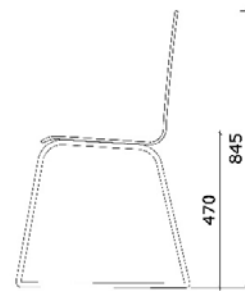

Product Information

Item: Brooklyn Chair

Frame Dimensions:

Seat Options: Beech Ply Only

Frame Material: Mild steel

Frame Finish: Standard powdercoat colours

Lead time: 4 weeks

Warranty: 2 years