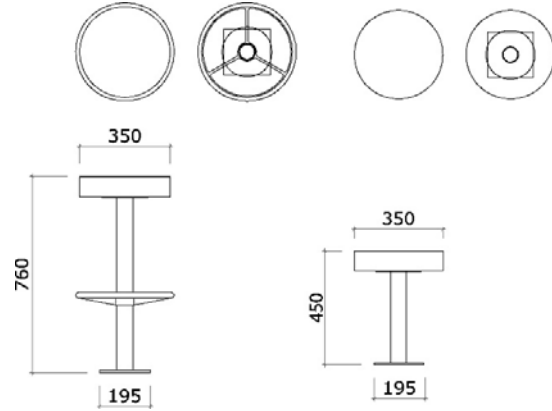

Product Information

Item: Athena Bar stool

Frame Dimensions:

Seat Options: Upholstered

Frame Material: Mild steel or Linished Stainless Steel

Frame Finish: Standard powdercoat colours or Linished Stainless Steel