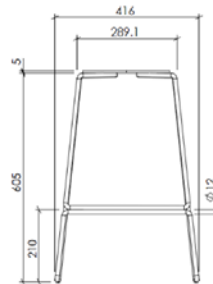

## Product Information

Item: Hawkesbury Bar stool

Frame Dimensions:

TOP VIEW

FRONT VIEW

SIDE VIEW

Seat Options: Timber (Vic Ash) or Upholstered

Frame Material: Mild steel