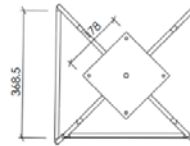

## Product Information

Item: Hawkesbury Bar stool

Frame Dimensions:

TOP VIEW

FRONT VIEW

SIDE VIEW

Seat Options: Timber (Vic Ash) or Upholstered

Frame Material: Mild steel