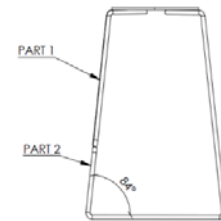

## Product Information

Item: Hawkesbury Bar stool

Frame Dimensions:

TOP VIEW

FRONT VIEW

SIDE VIEW

Seat Options: Timber (Vic Ash) or Upholstered

Frame Material: Mild steel