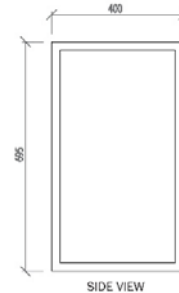

## Product Information

Item: Box Table Base

Frame Dimensions:

Material: Mild steel 25mm sq tube

Suitable for table top size Up to 700mm sq or 800mm dia

Finish: Dulux Mannex textured powdercoat

Powdercoat colours available: