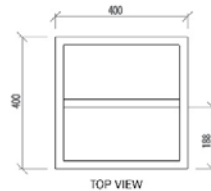

## Product Information

Item: Box Table Base

Frame Dimensions:

Material: Mild steel 25mm sq tube

Suitable for table top size Up to 700mm sq or 800mm dia

Finish: Dulux Mannex textured powdercoat

Powdercoat colours available: