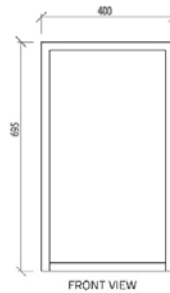

## Product Information

Item: Box Table Base

Frame Dimensions:

Material: Mild steel 25mm sq tube

Suitable for table top size Up to 700mm sq or 800mm dia

Finish: Dulux Mannex textured powdercoat

Powdercoat colours available: