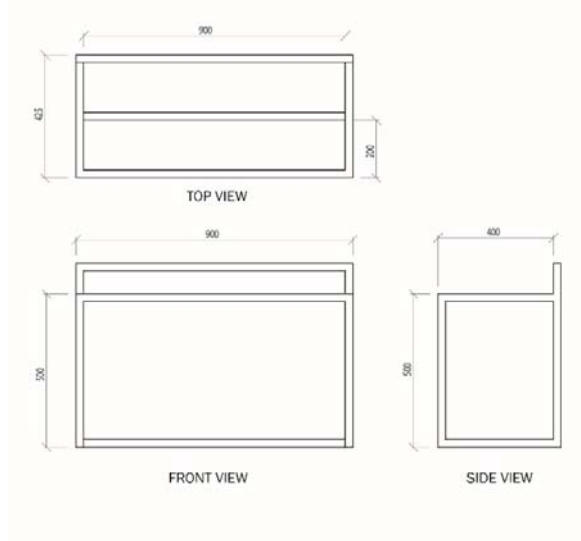

## Product Information

Item: Box 2 Seat

Frame Dimensions:

Material: Mild steel 25mm sq tube

Frame Finish: Dulux Mannex textured powdercoat

Seat Options:

- Lightblocks + Ply seat – Indoor Use
- Upholstered seat (white price)- Indoor Use 0.5m fabric required
- Vic Ash Timber Seat 19mm thick with clear seal – Indoor Use
- Spotted Gum Slatted Timber seat - Indoor or Outdoor use