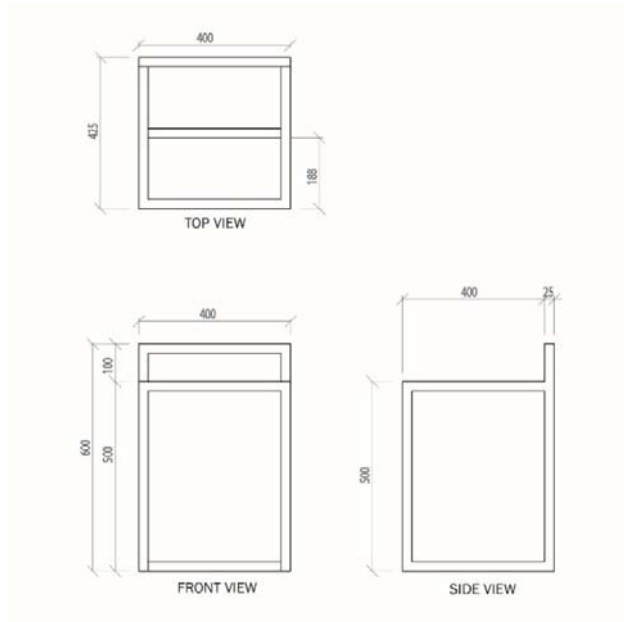

Product Information

Item: Box Seat

Frame Dimensions:

Material: Mild steel 25mm sq tube

Frame Finish: Dulux Mannex textured powdercoat

Seat Options:

- Lightblocks + Ply seat – Indoor Use
- Upholstered seat (white price)- Indoor Use 0.5m fabric required for every 2 seats
- Vic Ash Timber Seat 19mm thick – Indoor Use
- Spotted Gum Slatted Timber seat - Indoor or Outdoor use