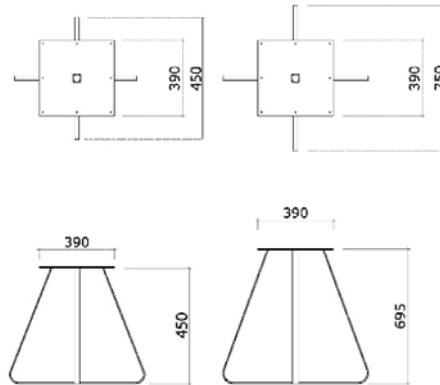

## Product Information

Item: Ribbon Table Base

Frame Dimensions:

Material: Mild steel flat bar

Sizes available:

Base size	Suits table top size	Height
Coffee table – 450mm diameter base span	Up to 750mm dia	450mm H
Dining table – 600mm diameter base span	Up to 900mm dia	695mm H
Dining table – 800mm diameter base span	Up to 1200mm dia	695mm H
Dining table – 1000mm diameter base span	Up to 1200mm dia	695mm H