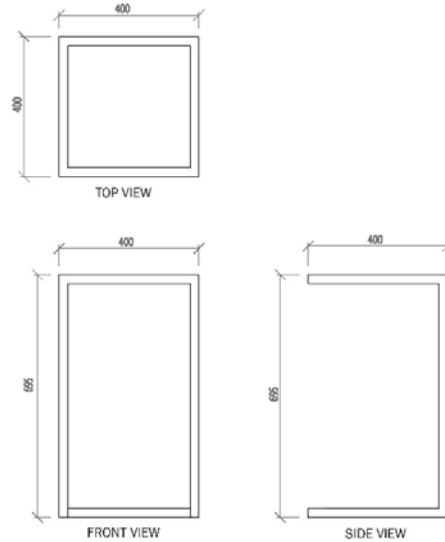

## Product Information

Item: Box Laptop table

Frame Dimensions:

Material: Mild steel 25mm sq tube

Frame Finish: Dulux Mannex textured powdercoat

Top Options:

- Lightblocks + Ply
- Vic Ash Timber 19mm thick

Powdercoat colours available: