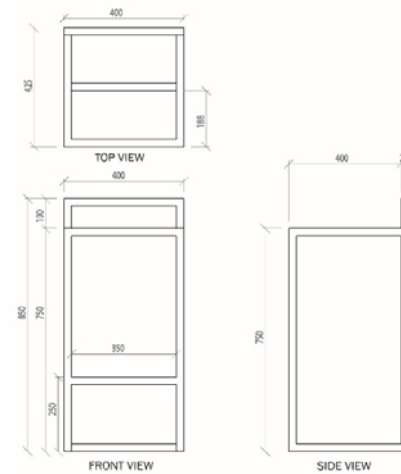

Product Information

Item: Box Bar Stool

Frame Dimensions:

Material: Mild steel 25mm sq tube

Frame Finish: Dulux Mannex textured powdercoat

Seat Options:

- Lightblocks + Ply seat – Indoor Use
- Upholstered seat (white price)- Indoor Use 0.5m fabric required
- Vic Ash Timber Seat 19mm thick with clear seal – Indoor Use
- Spotted Gum Slatted Timber seat - Indoor or Outdoor use