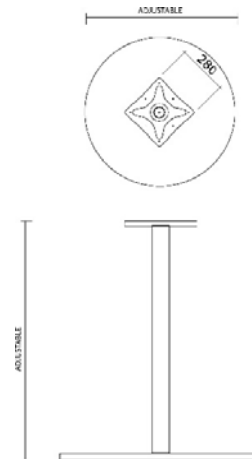

Product Information

Item: Brass Tone Table Base

Dimensions:

Brushed Brass and Matt Lacquered with a 50mm diameter column

Available in the following sizes:

| Base Size | Suits table top size | Height | Option |
|---------------------|------------------------|---------|--------------|
| Disc Base 380mm dia | Up to 600mm dia or sq | 500mm H | Freestanding |
| Disc Base 380mm dia | Up to 600mm dia or sq | 695mm H | Freestanding |
| Disc Base 480mm dia | Up to 800mm dia or sq | 500mm H | Freestanding |
| Disc Base 480mm dia | Up to 800mm dia or sq | 695mm H | Freestanding |
| Disc Base 540mm dia | Up to 900mm dia or sq | 500mm H | Freestanding |
| Disc Base 540mm dia | Up to 900mm dia or sq | 695mm H | Freestanding |
| Disc Base 585mm dia | Up to 1000mm dia or sq | 500mm H | Freestanding |
| Disc Base 585mm dia | Up to 1000mm dia or sq | 695mm H | Freestanding |