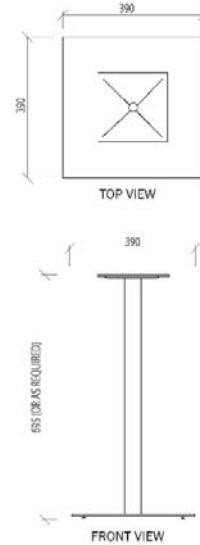

Product Information

Item: Cuba Table Base

Frame Dimensions:

Material: Mild steel base and square column available in 2 sizes:

1. 390mm sq base for table top size up to 600mm sq or 700mm diameter
2. 580mm sq base for table top size up to 900mm sq or 1000mm diameter